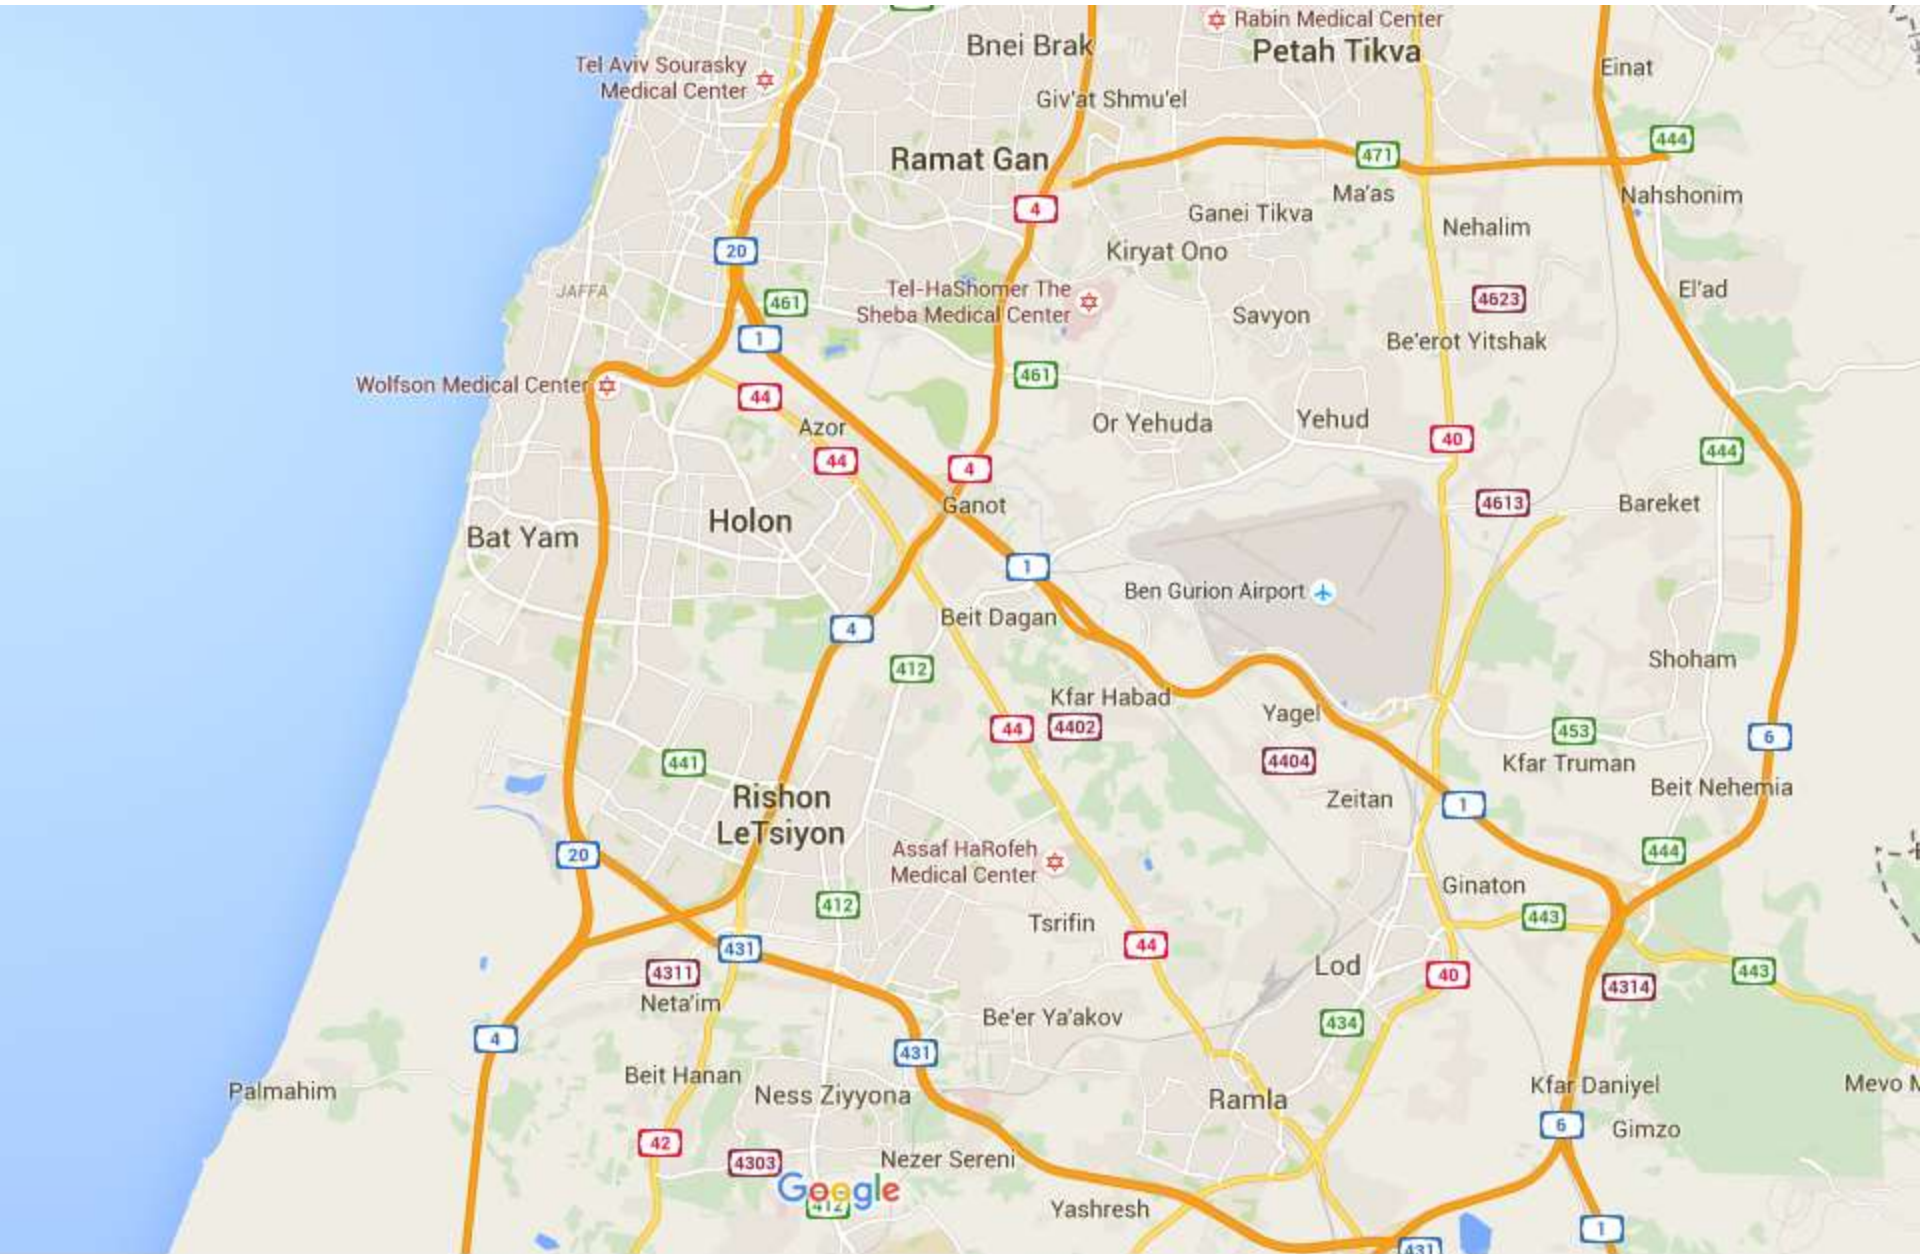

BIKE PATHS - HOLON

Inbar Nizani
Head of Traffic
Engineering Department
Holon Municipality

Tel Aviv Sourasky Medical Center
Bnei Brak
Petah Tikva
Giv'at Shmu'el

Ramat Gan

JAFFA
Wolfson Medical Center

Tel-HaShomer The Sheba Medical Center

Bat Yam

Holon

Ben Gurion Airport

Rishon LeTsiyon

Assaf HaRofeh Medical Center

Palmahim

Beit Hanan
Ness Ziyvona

Ramla

צומת מרומזר איים לשינוי

HaHistadroot Path

Pinhas Eylon Path